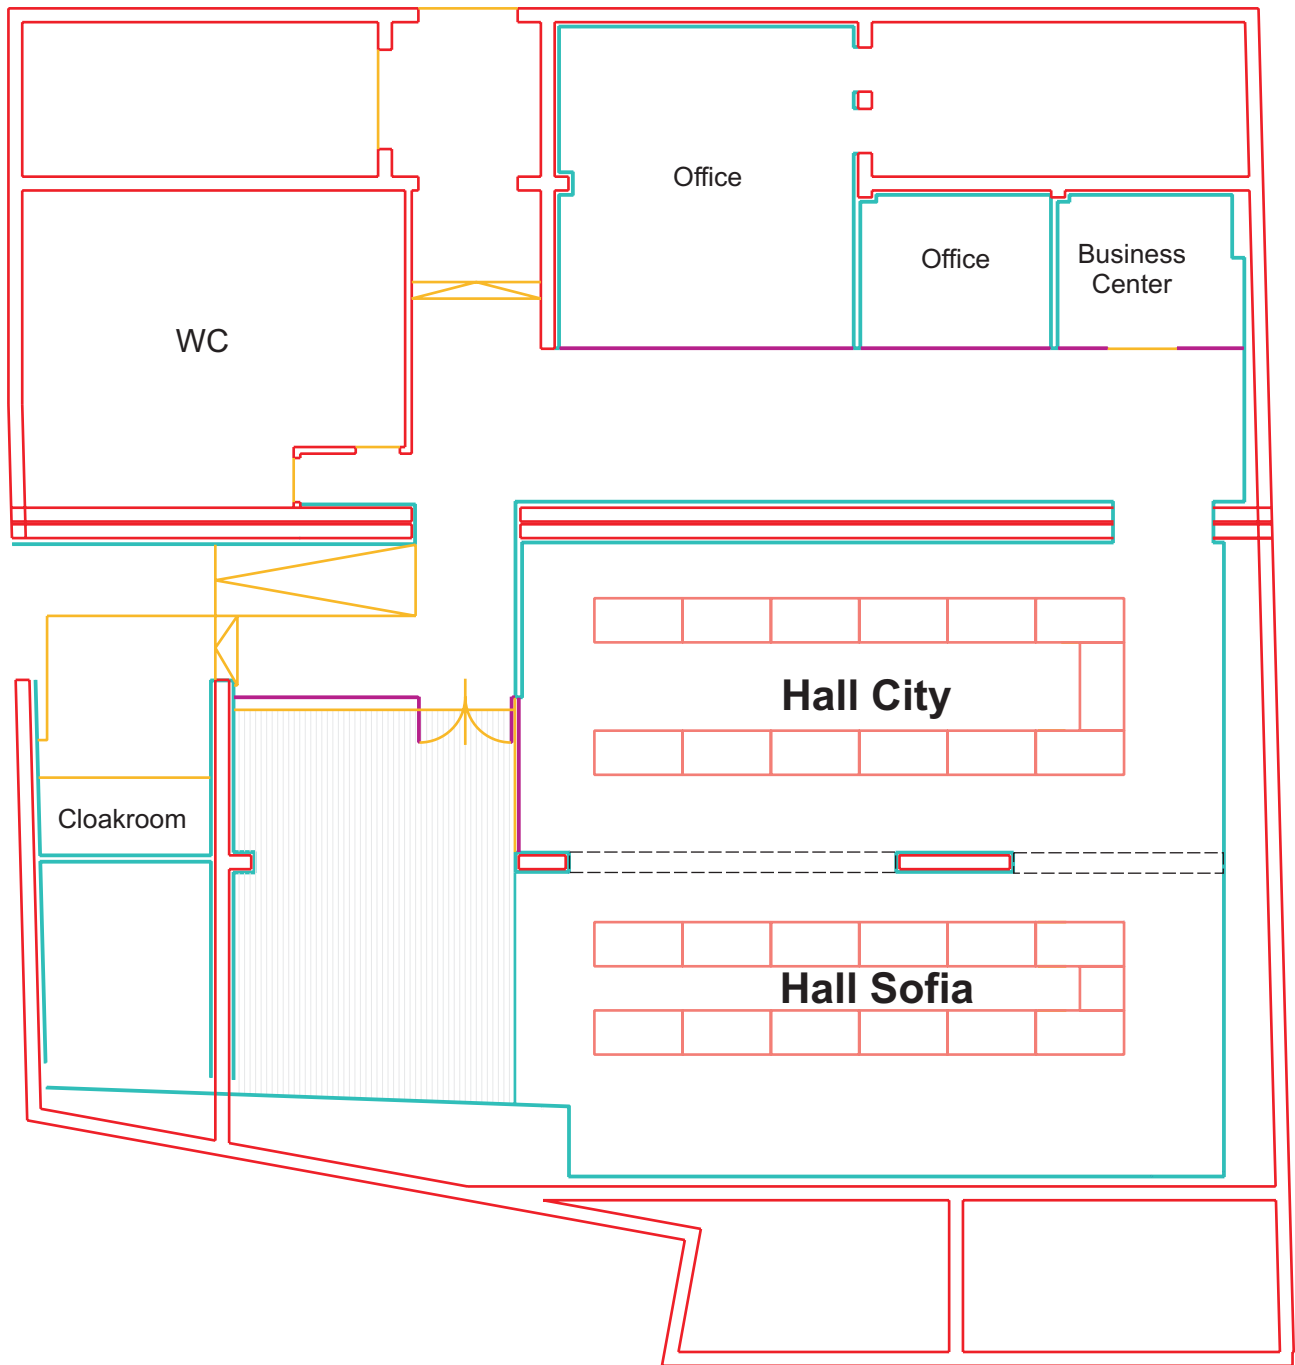

The **halls can be arranged in different layouts**, subject to our guests' requirements, thus providing a considerable flexibility for hosting venues with a different number of participants:

Hall	Conference Hall Capacity				Rates (EUR)		
	Theater	Class Room	U-Shape	Boardroom	Day	Half day	Hour
	80	40	36-50	42	220	160	60
Sofia	80	40	36-50	42	220	160	60
City Sofia	120	80	N/A	N/A	390	220	80

---

Hall	Conference Hall Capacity			
	Theater	Class Room	Dinner	Boardroom
City	80	40	36-50	42
Sofia	80	40	36-50	42
City Sofia	120	80	N/A	N/A

Hall	Conference Hall Capacity			
	Theater	Class Room	U-shape	Boardroom
City	<b>80</b>	40	36-50	42
Sofia	<b>80</b>	40	36-50	42
City Sofia	<b>120</b>	80	N/A	N/A

Hall	Conference Hall Capacity			
	Theater	<b>Class Room</b>	U-shape	Boardroom
City	80	<b>40</b>	36-50	42
Sofia	80	<b>40</b>	36-50	42
City Sofia	120	<b>80</b>	N/A	N/A

Hall	Conference Hall Capacity			
	Theater	Class Room	<b>U-shape</b>	Boardroom
City	80	40	<b>36-50</b>	42
Sofia	80	40	<b>36-50</b>	42
City Sofia	120	80	<b>N/A</b>	N/A

Hall	Conference Hall Capacity			
	Theater	Class Room	U-shape	<b>Boardroom</b>
City	80	40	36-50	<b>42</b>
Sofia	80	40	36-50	<b>42</b>
City Sofia	120	80	N/A	<b>N/A</b>

Hall	Conference Hall Capacity			
	Theater	Class Room	U-shape	<b>Boardroom</b>
City	80	40	36-50	<b>42</b>
Sofia	80	40	36-50	<b>42</b>
City Sofia	120	80	N/A	<b>N/A</b>