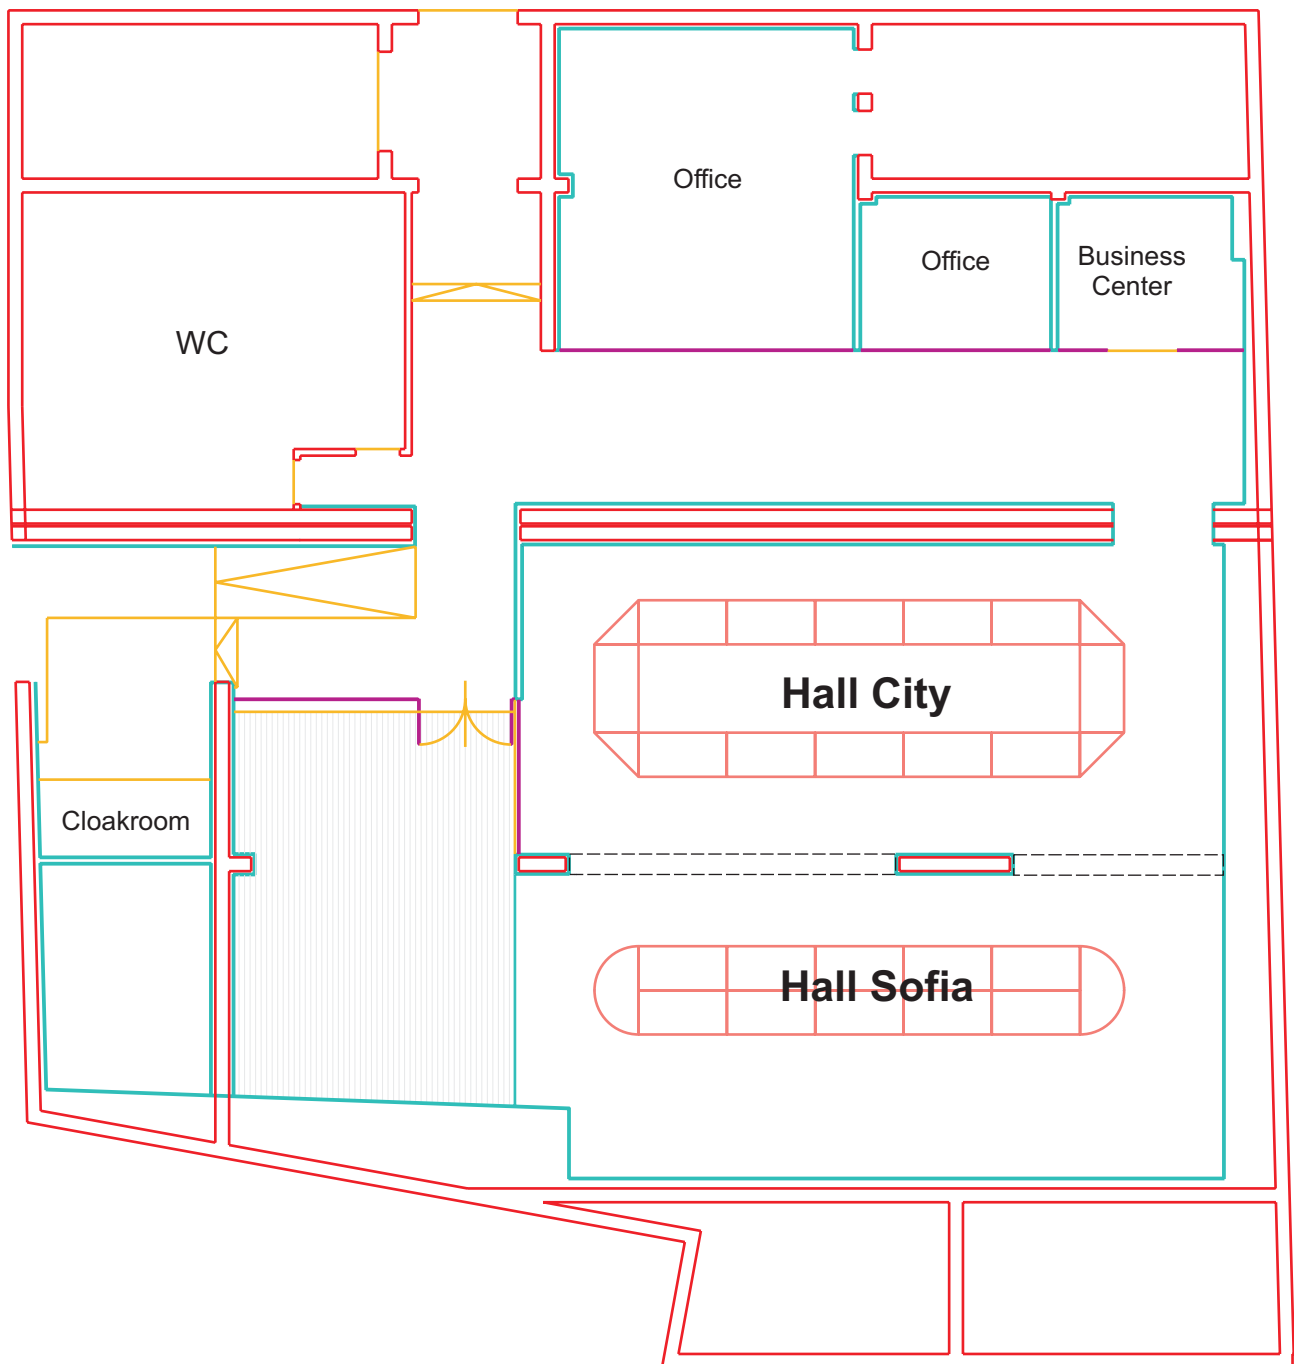

The **halls can be arranged in different layouts**, subject to our guests' requirements, thus providing a considerable flexibility for hosting venues with a different number of participants:

Hall	Conference Hall Capacity				Rates (EUR)		
	Theater	Class Room	U-Shape	Boardroom	Day	Half day	Hour
	80	40	36-50	42	220	160	60
Sofia	80	40	36-50	42	220	160	60
City Sofia	120	80	N/A	N/A	390	220	80

---

Hall	Conference Hall Capacity			
	Theater	Class Room	Dinner	Boardroom
City	80	40	36-50	42
Sofia	80	40	36-50	42
City Sofia	120	80	N/A	N/A

Hall	Conference Hall Capacity			
	Theater	Class Room	U-shape	Boardroom
City	<b>80</b>	40	36-50	42
Sofia	<b>80</b>	40	36-50	42
City Sofia	<b>120</b>	80	N/A	N/A

Hall	Conference Hall Capacity			
	Theater	<b>Class Room</b>	U-shape	Boardroom
City	80	<b>40</b>	36-50	42
Sofia	80	<b>40</b>	36-50	42
City Sofia	120	<b>80</b>	N/A	N/A

Hall	Conference Hall Capacity			
	Theater	Class Room	<b>U-shape</b>	Boardroom
City	80	40	<b>36-50</b>	42
Sofia	80	40	<b>36-50</b>	42
City Sofia	120	80	<b>N/A</b>	N/A

Hall	Conference Hall Capacity			
	Theater	Class Room	U-shape	<b>Boardroom</b>
City	80	40	36-50	<b>42</b>
Sofia	80	40	36-50	<b>42</b>
City Sofia	120	80	N/A	<b>N/A</b>

Hall	Conference Hall Capacity			
	Theater	Class Room	U-shape	<b>Boardroom</b>
City	80	40	36-50	<b>42</b>
Sofia	80	40	36-50	<b>42</b>
City Sofia	120	80	N/A	<b>N/A</b>