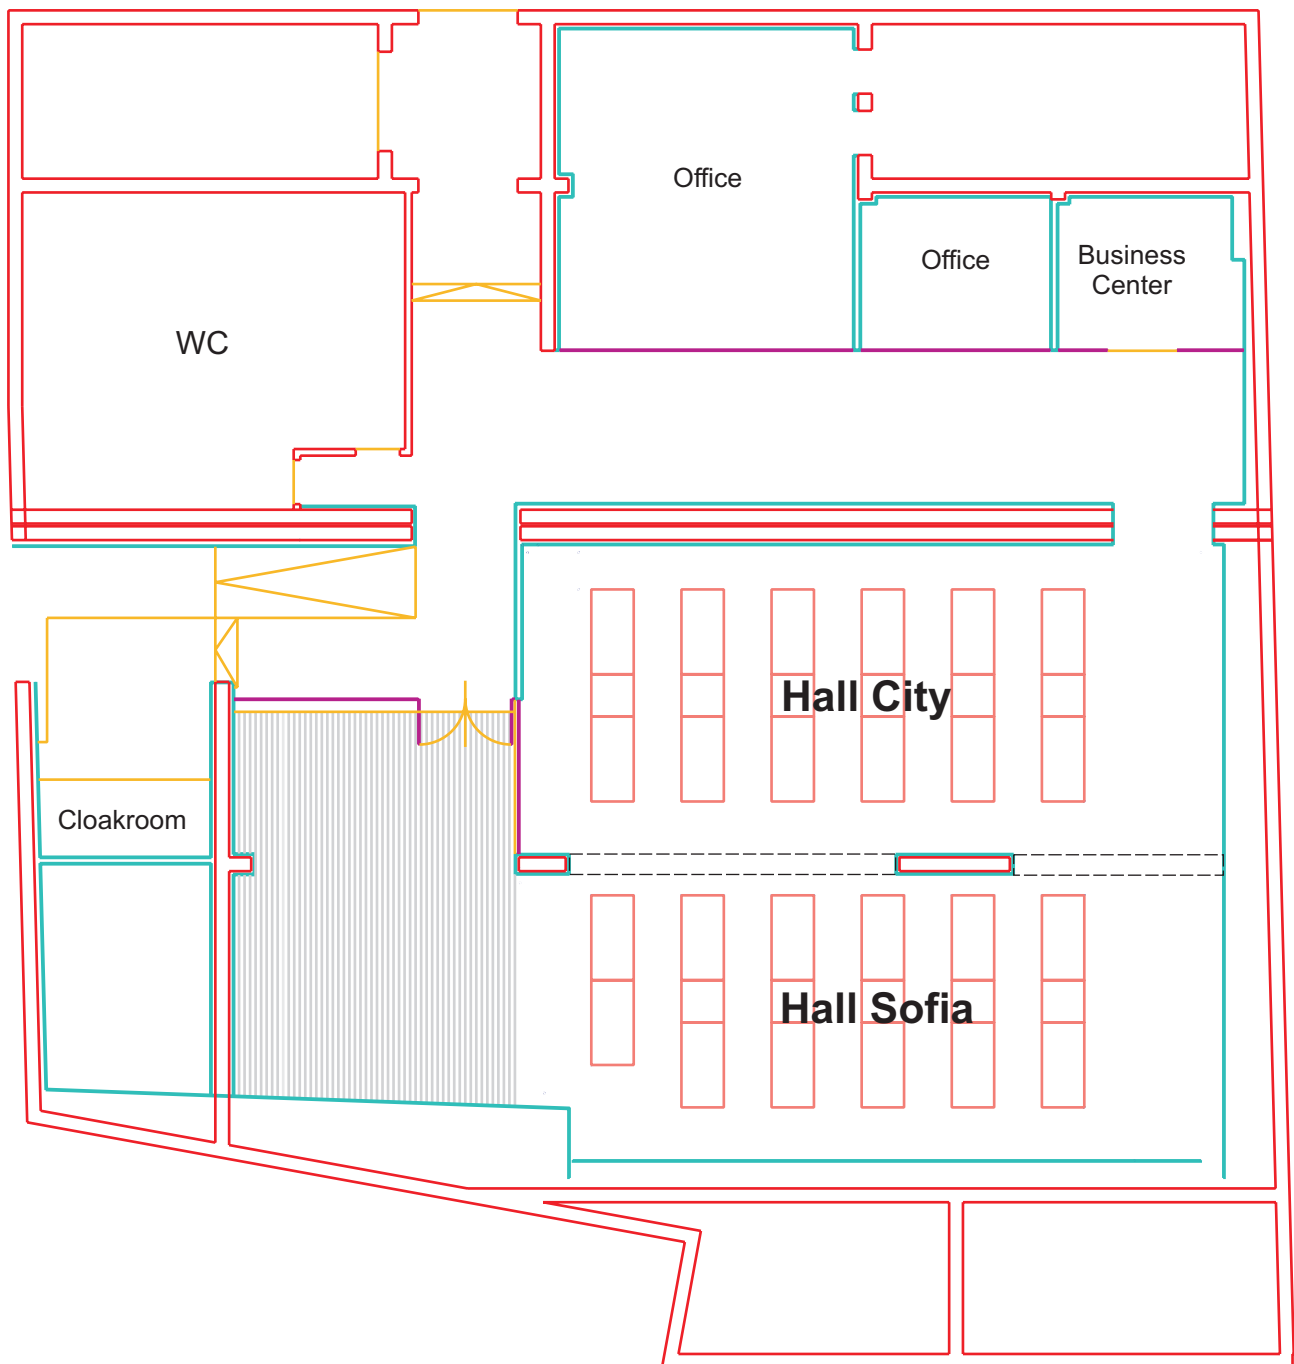

The **halls can be arranged in different layouts**, subject to our guests' requirements, thus providing a considerable flexibility for hosting venues with a different number of participants:

Hall	Conference Hall Capacity				Rates (EUR)		
	Theater	Class Room	U-Shape	Boardroom	Day	Half day	Hour
	80	40	36-50	42	220	160	60
Sofia	80	40	36-50	42	220	160	60
City Sofia	120	80	N/A	N/A	390	220	80

---

Hall	Conference Hall Capacity			
	Theater	Class Room	Dinner	Boardroom
City	80	40	36-50	42
Sofia	80	40	36-50	42
City Sofia	120	80	N/A	N/A

Hall	Conference Hall Capacity			
	Theater	Class Room	U-shape	Boardroom
City	<b>80</b>	40	36-50	42
Sofia	<b>80</b>	40	36-50	42
City Sofia	<b>120</b>	80	N/A	N/A

Hall	Conference Hall Capacity			
	Theater	<b>Class Room</b>	U-shape	Boardroom
City	80	<b>40</b>	36-50	42
Sofia	80	<b>40</b>	36-50	42
City Sofia	120	<b>80</b>	N/A	N/A

Hall	Conference Hall Capacity			
	Theater	Class Room	<b>U-shape</b>	Boardroom
City	80	40	<b>36-50</b>	42
Sofia	80	40	<b>36-50</b>	42
City Sofia	120	80	<b>N/A</b>	N/A

Hall	Conference Hall Capacity			
	Theater	Class Room	U-shape	<b>Boardroom</b>
City	80	40	36-50	<b>42</b>
Sofia	80	40	36-50	<b>42</b>
City Sofia	120	80	N/A	<b>N/A</b>

Hall	Conference Hall Capacity			
	Theater	Class Room	U-shape	<b>Boardroom</b>
City	80	40	36-50	<b>42</b>
Sofia	80	40	36-50	<b>42</b>
City Sofia	120	80	N/A	<b>N/A</b>