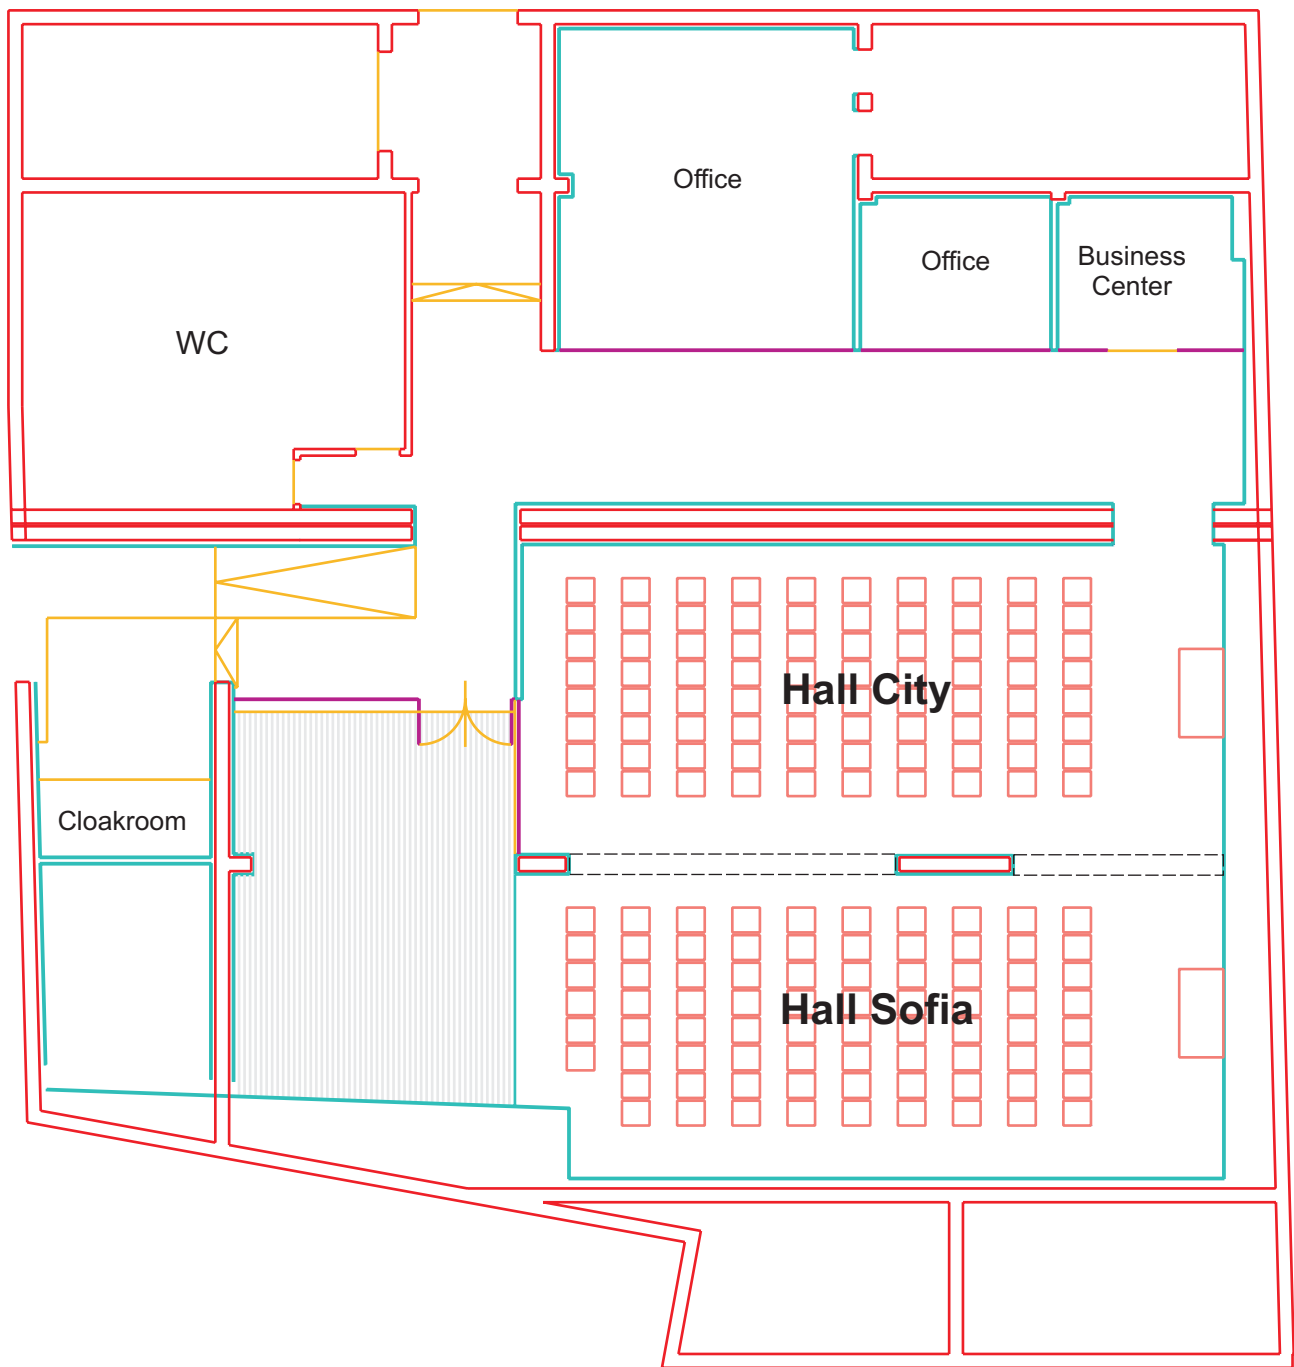

The **halls can be arranged in different layouts**, subject to our guests' requirements, thus providing a considerable flexibility for hosting venues with a different number of participants:

Hall	Conference Hall Capacity				Rates (EUR)		
	Theater	Class Room	U-Shape	Boardroom	Day	Half day	Hour
	80	40	36-50	42	220	160	60
Sofia	80	40	36-50	42	220	160	60
City Sofia	120	80	N/A	N/A	390	220	80

---

Hall	Conference Hall Capacity			
	Theater	Class Room	Dinner	Boardroom
City	80	40	36-50	42
Sofia	80	40	36-50	42
City Sofia	120	80	N/A	N/A

Hall	Conference Hall Capacity			
	Theater	Class Room	U-shape	Boardroom
City	<b>80</b>	40	36-50	42
Sofia	<b>80</b>	40	36-50	42
City Sofia	<b>120</b>	80	N/A	N/A

Hall	Conference Hall Capacity			
	Theater	<b>Class Room</b>	U-shape	Boardroom
City	80	<b>40</b>	36-50	42
Sofia	80	<b>40</b>	36-50	42
City Sofia	120	<b>80</b>	N/A	N/A

Hall	Conference Hall Capacity			
	Theater	Class Room	<b>U-shape</b>	Boardroom
City	80	40	<b>36-50</b>	42
Sofia	80	40	<b>36-50</b>	42
City Sofia	120	80	<b>N/A</b>	N/A

Hall	Conference Hall Capacity			
	Theater	Class Room	U-shape	<b>Boardroom</b>
City	80	40	36-50	<b>42</b>
Sofia	80	40	36-50	<b>42</b>
City Sofia	120	80	N/A	<b>N/A</b>

Hall	Conference Hall Capacity			
	Theater	Class Room	U-shape	<b>Boardroom</b>
City	80	40	36-50	<b>42</b>
Sofia	80	40	36-50	<b>42</b>
City Sofia	120	80	N/A	<b>N/A</b>