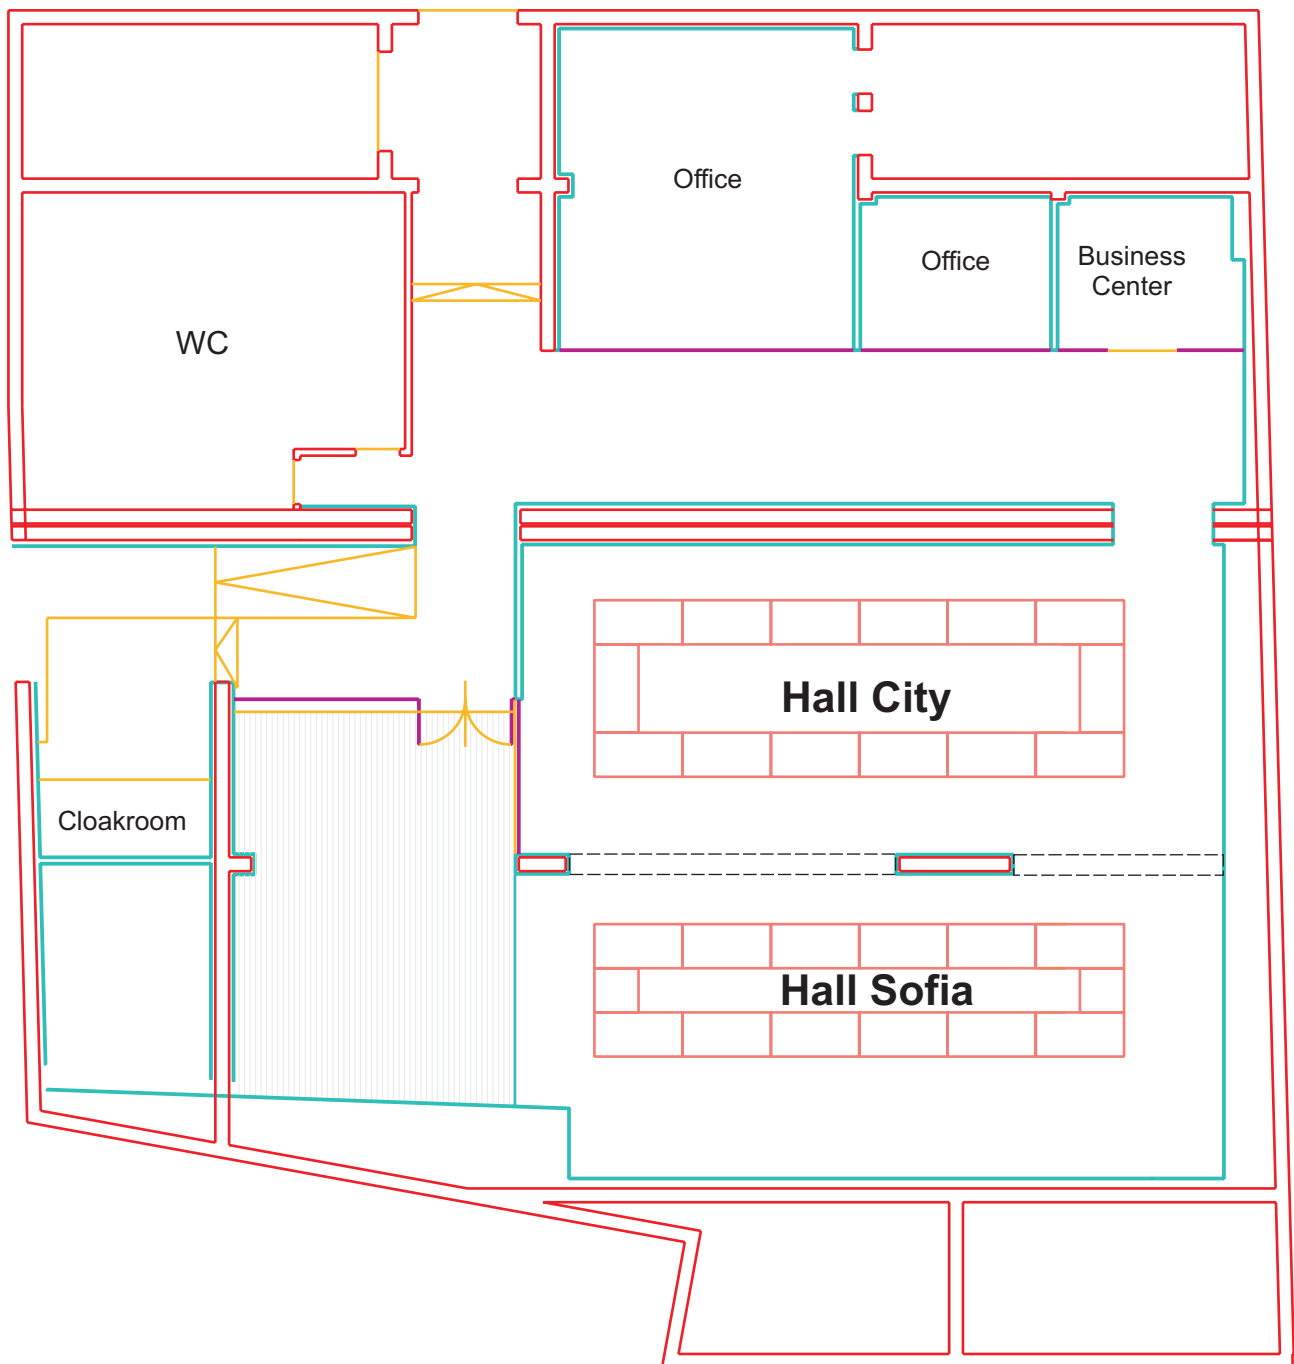

The **halls can be arranged in different layouts**, subject to our guests' requirements, thus providing a considerable flexibility for hosting venues with a different number of participants:

Hall	Conference Hall Capacity				Rates (EUR)		
	Theater	Class Room	U-Shape	Boardroom	Day	Half day	Hour
	80	40	36-50	42	220	160	60
Sofia	80	40	36-50	42	220	160	60
City Sofia	120	80	N/A	N/A	390	220	80

---

Hall	Conference Hall Capacity			
	Theater	Class Room	Dinner	Boardroom
City	80	40	36-50	42
Sofia	80	40	36-50	42
City Sofia	120	80	N/A	N/A

Hall	Conference Hall Capacity			
	Theater	Class Room	U-shape	Boardroom
City	<b>80</b>	40	36-50	42
Sofia	<b>80</b>	40	36-50	42
City Sofia	<b>120</b>	80	N/A	N/A

Hall	Conference Hall Capacity			
	Theater	<b>Class Room</b>	U-shape	Boardroom
City	80	<b>40</b>	36-50	42
Sofia	80	<b>40</b>	36-50	42
City Sofia	120	<b>80</b>	N/A	N/A

Hall	Conference Hall Capacity			
	Theater	Class Room	<b>U-shape</b>	Boardroom
City	80	40	<b>36-50</b>	42
Sofia	80	40	<b>36-50</b>	42
City Sofia	120	80	<b>N/A</b>	N/A

Hall	Conference Hall Capacity			
	Theater	Class Room	U-shape	<b>Boardroom</b>
City	80	40	36-50	<b>42</b>
Sofia	80	40	36-50	<b>42</b>
City Sofia	120	80	N/A	<b>N/A</b>

Hall	Conference Hall Capacity			
	Theater	Class Room	U-shape	<b>Boardroom</b>
City	80	40	36-50	<b>42</b>
Sofia	80	40	36-50	<b>42</b>
City Sofia	120	80	N/A	<b>N/A</b>