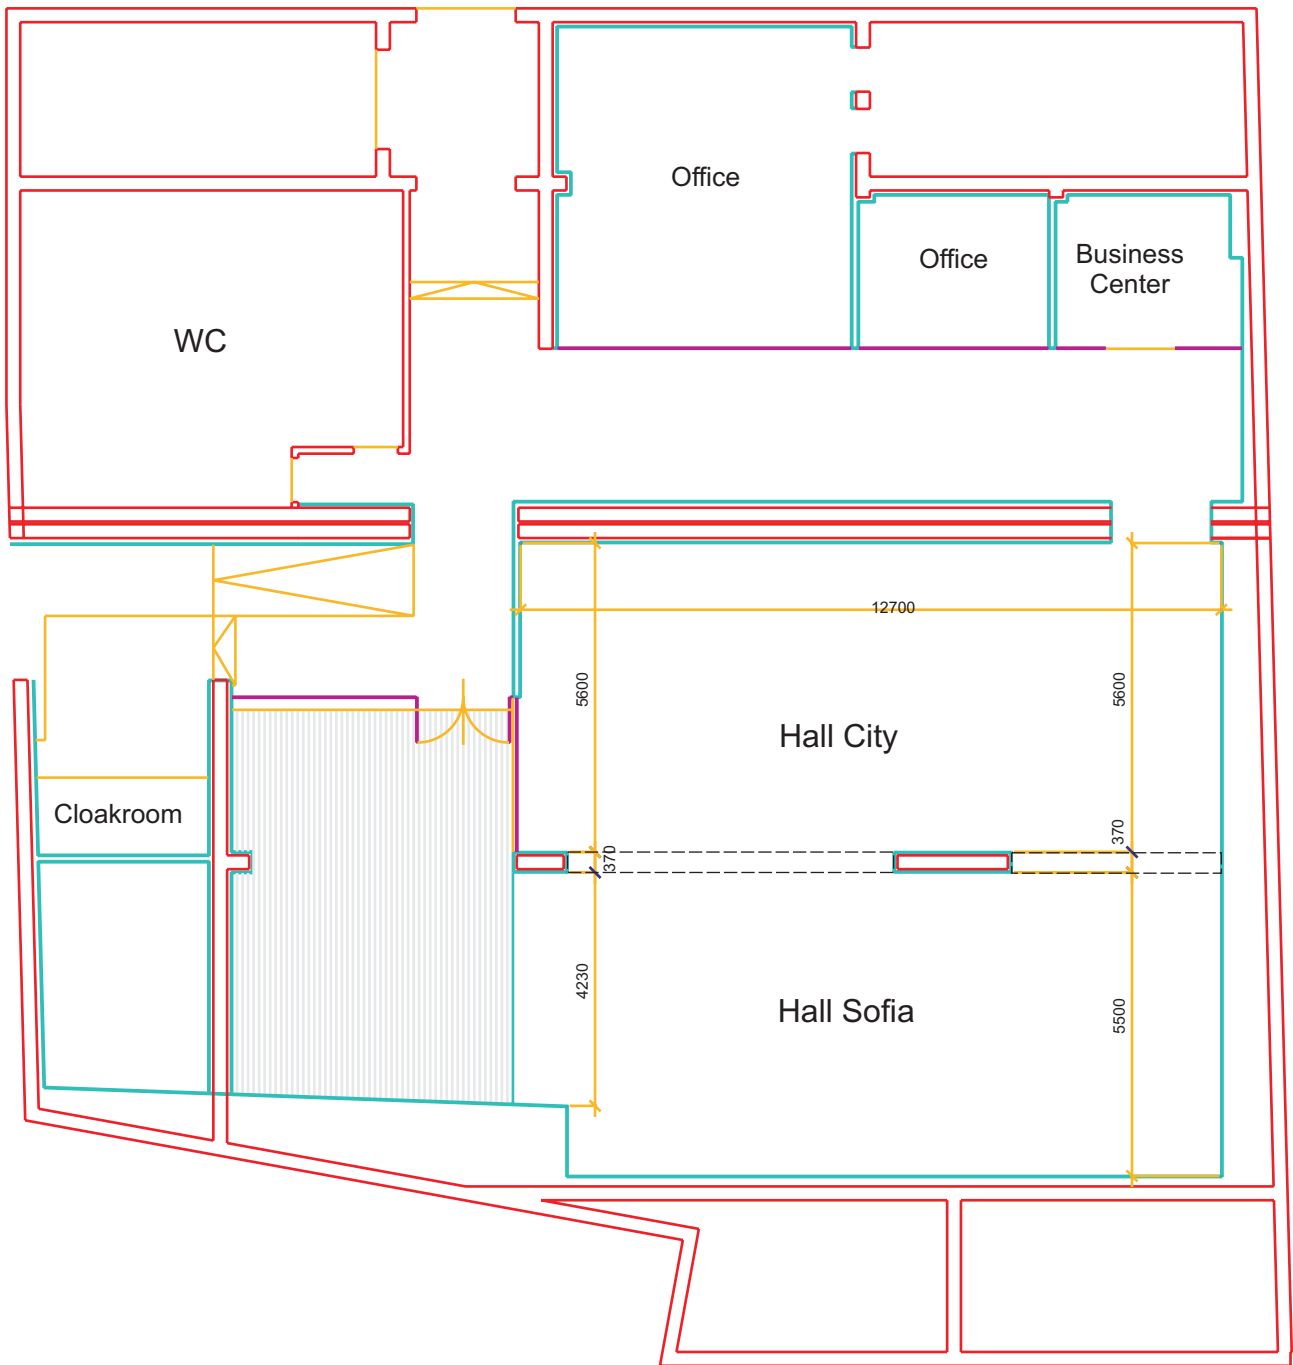

**Best Western City Hotel offers 2 brand new multifunctional conference halls:** City and Sofia. The fully air-conditioned rooms were opened in the beginning of June 2004. They are separated by flexible soundproof (47 dB) partition walls, so they can be used both independently and combined to provide a meeting room with total area of 150 sq. m. seating up to 120 persons.

The **halls can be arranged in different layouts**, subject to our guests' requirements, thus providing a considerable flexibility for hosting venues with a different number of participants:

Hall	Conference Hall Capacity				Rates (EUR)		
	Theater	Class Room	U-Shape	Boardroom	Day	Half day	Hour
	80	40	36-50	42	220	160	60
Sofia	80	40	36-50	42	220	160	60
City Sofia	120	80	N/A	N/A	390	220	80

---

Hall	Conference Hall Capacity			
	Theater	Class Room	Dinner	Boardroom
City	80	40	36-50	42
Sofia	80	40	36-50	42
City Sofia	120	80	N/A	N/A

Hall	Conference Hall Capacity			
	Theater	Class Room	U-shape	Boardroom
City	<b>80</b>	40	36-50	42
Sofia	<b>80</b>	40	36-50	42
City Sofia	<b>120</b>	80	N/A	N/A

Hall	Conference Hall Capacity			
	Theater	Class Room	U-shape	<b>Boardroom</b>
City	80	40	36-50	<b>42</b>
Sofia	80	40	36-50	<b>42</b>
City Sofia	120	80	N/A	<b>N/A</b>

Hall	Conference Hall Capacity			
	Theater	Class Room	U-shape	<b>Boardroom</b>
City	80	40	36-50	<b>42</b>
Sofia	80	40	36-50	<b>42</b>
City Sofia	120	80	N/A	<b>N/A</b>